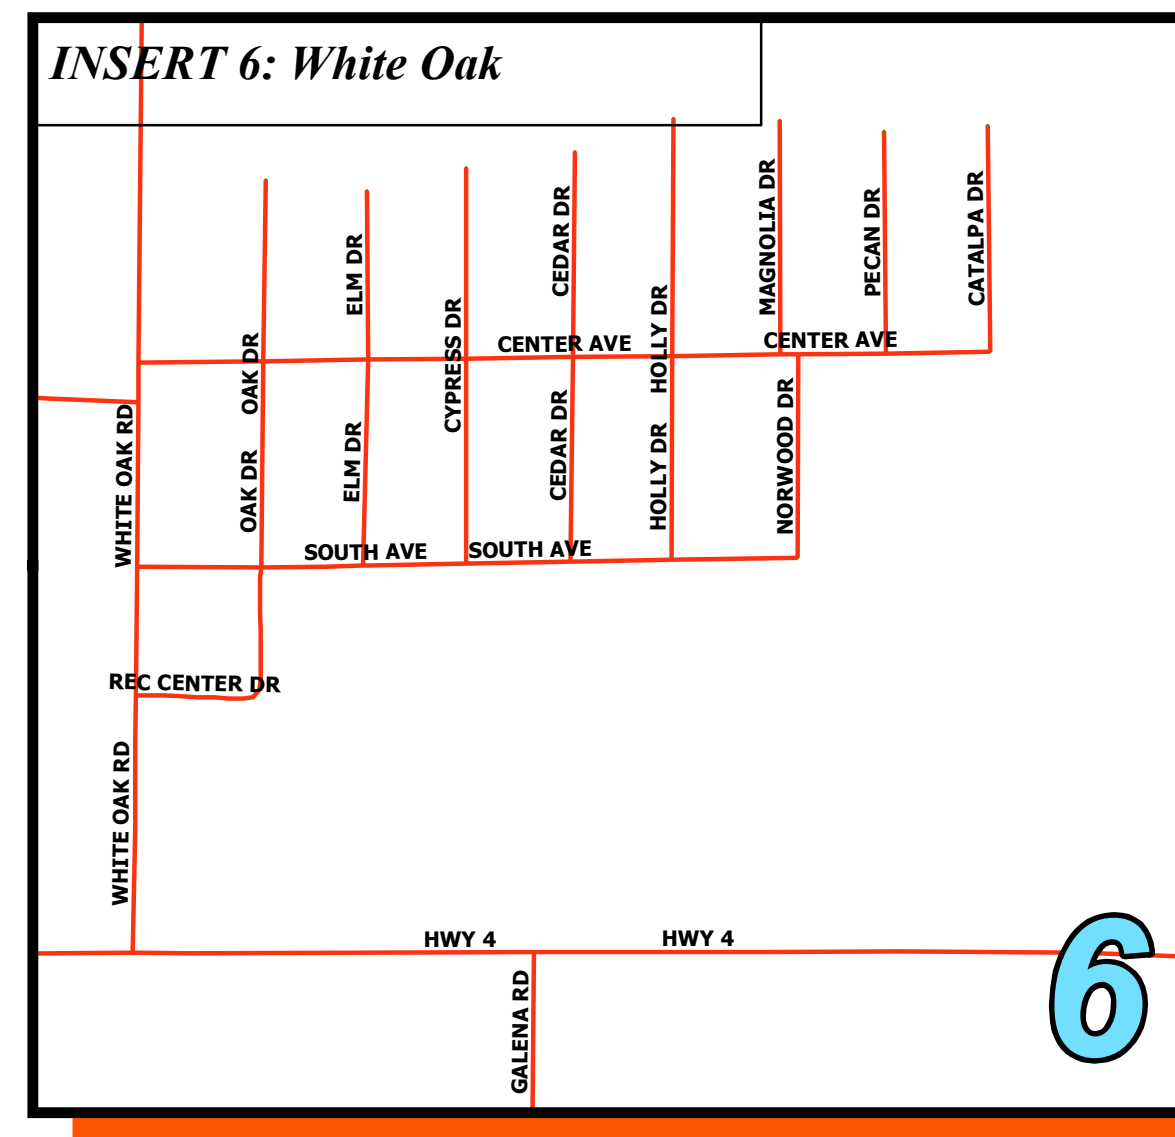

INSERT 2: Town of Tunica, North Sub, North Park, Sears Sub

2

INSERT 3: Hambrick Subdivision

3

INSERT 4: Hollywood

4

INSERT 5: Cut Off Area

5

INSERT 6: White Oak

6

INSERT 7: Robinsonville

7

INSERT 8: Prichard

8

INSERT 9: Buck Island/ Kirby Estates

9

Tunica County Road Map

1

Legend

- Tunica_Streets
- Railroad
- City Boudary
- County Boudary
- Water

June 1, 2009

TUNICA
MISSISSIPPI
EMERGENCY OPERATIONS

Mardis Jones, GIS Coordinator
Randy Stewart, E.M.A. Director