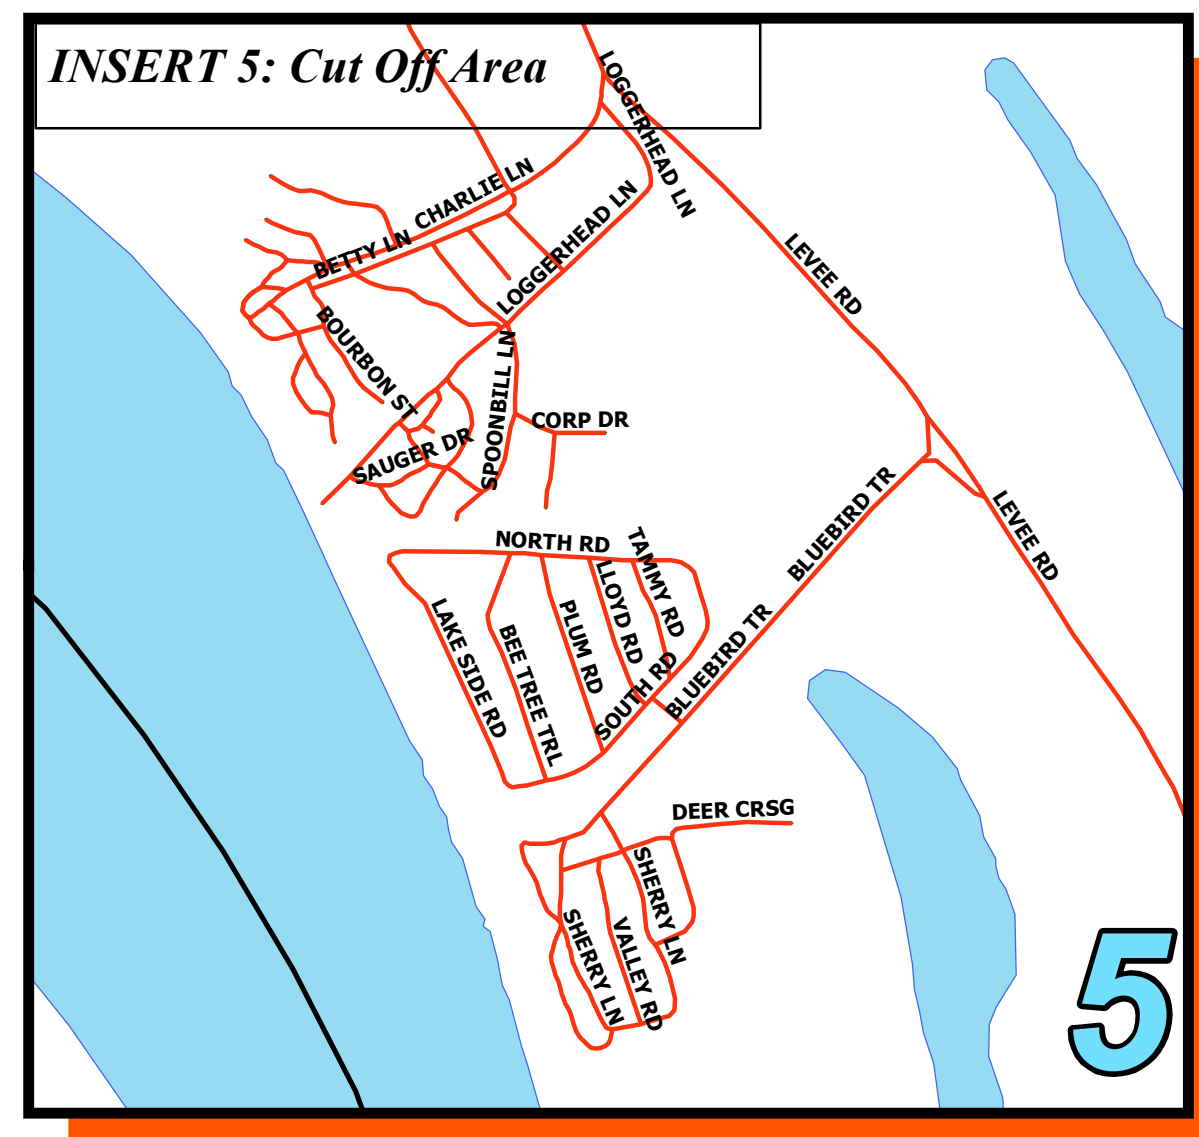

INSERT 2: Town of Tunica, North Sub, North Park, Sears Sub

2

INSERT 3: Hambrick Subdivision

3

INSERT 4: Hollywood

4

INSERT 5: Cut Off Area

5

INSERT 6: White Oak

6

INSERT 7: Robinsonville

7

INSERT 8: Prichard

8

INSERT 9: Buck Island/ Kirby Estates

9

Tunica County Road Map

1

Legend

- Tunica_Streets
- Railroad
- City Boudary
- County Boudary
- Water

June 1, 2009

TUNICA
MISSISSIPPI
EMERGENCY OPERATIONS

Mardis Jones, GIS Coordinator
Randy Stewart, E.M.A. Director