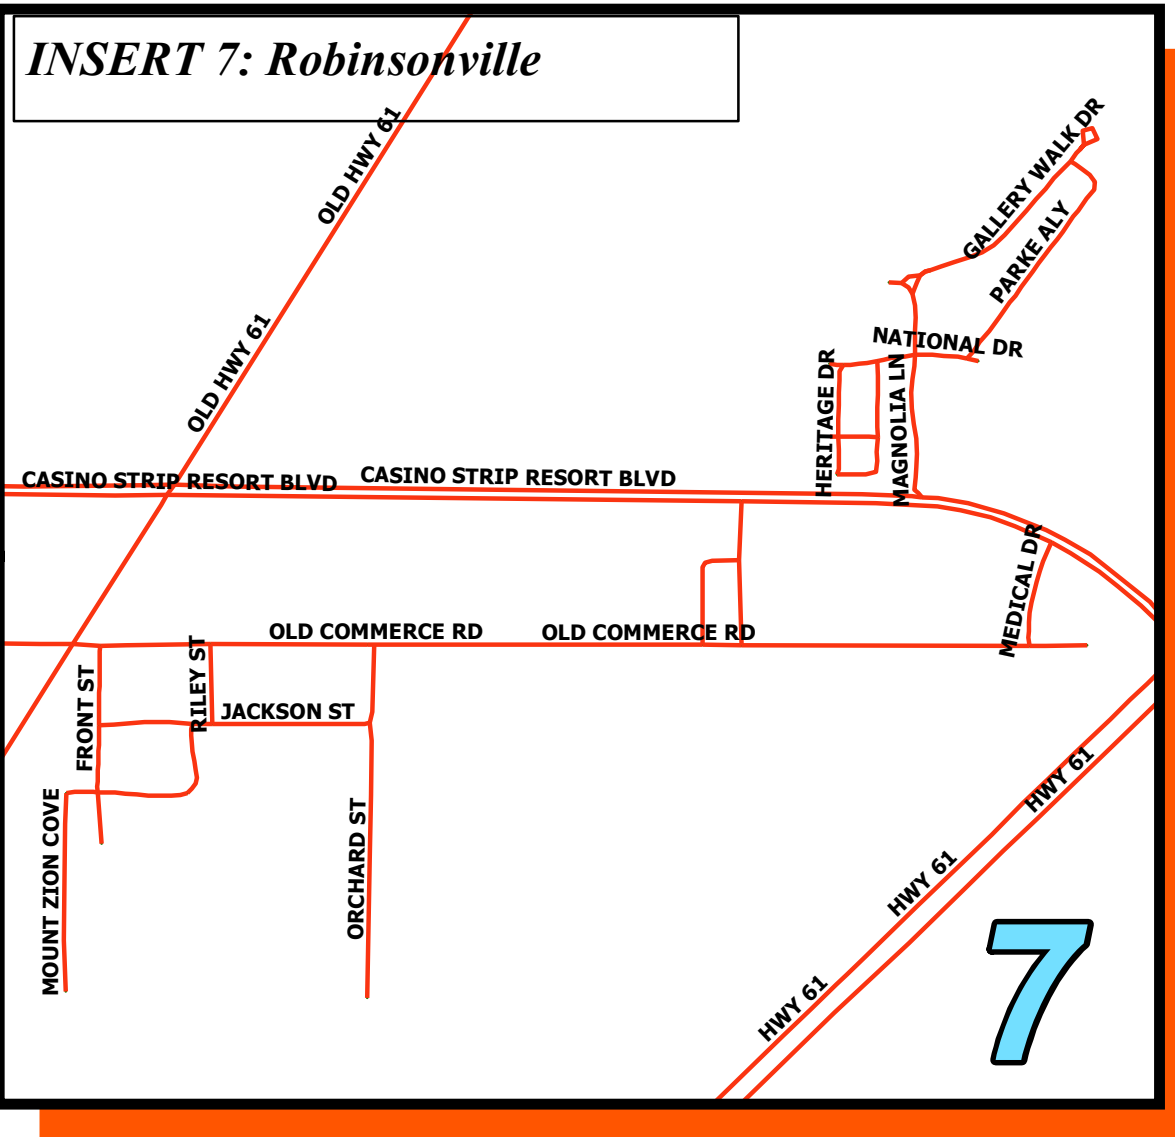

INSERT 2: Town of Tunica, North Sub, North Park, Sears Sub

2

INSERT 3: Hambrick Subdivision

3

INSERT 4: Hollywood

4

INSERT 5: Cut Off Area

5

INSERT 6: White Oak

6

INSERT 7: Robinsonville

7

INSERT 8: Prichard

8

INSERT 9: Buck Island/ Kirby Estates

9

Tunica County Road Map

1

Legend

- Tunica_Streets
- Railroad
- City Boudary
- County Boudary
- Water

June 1, 2009

TUNICA
MISSISSIPPI
EMERGENCY OPERATIONS

Mardis Jones, GIS Coordinator
Randy Stewart, E.M.A. Director