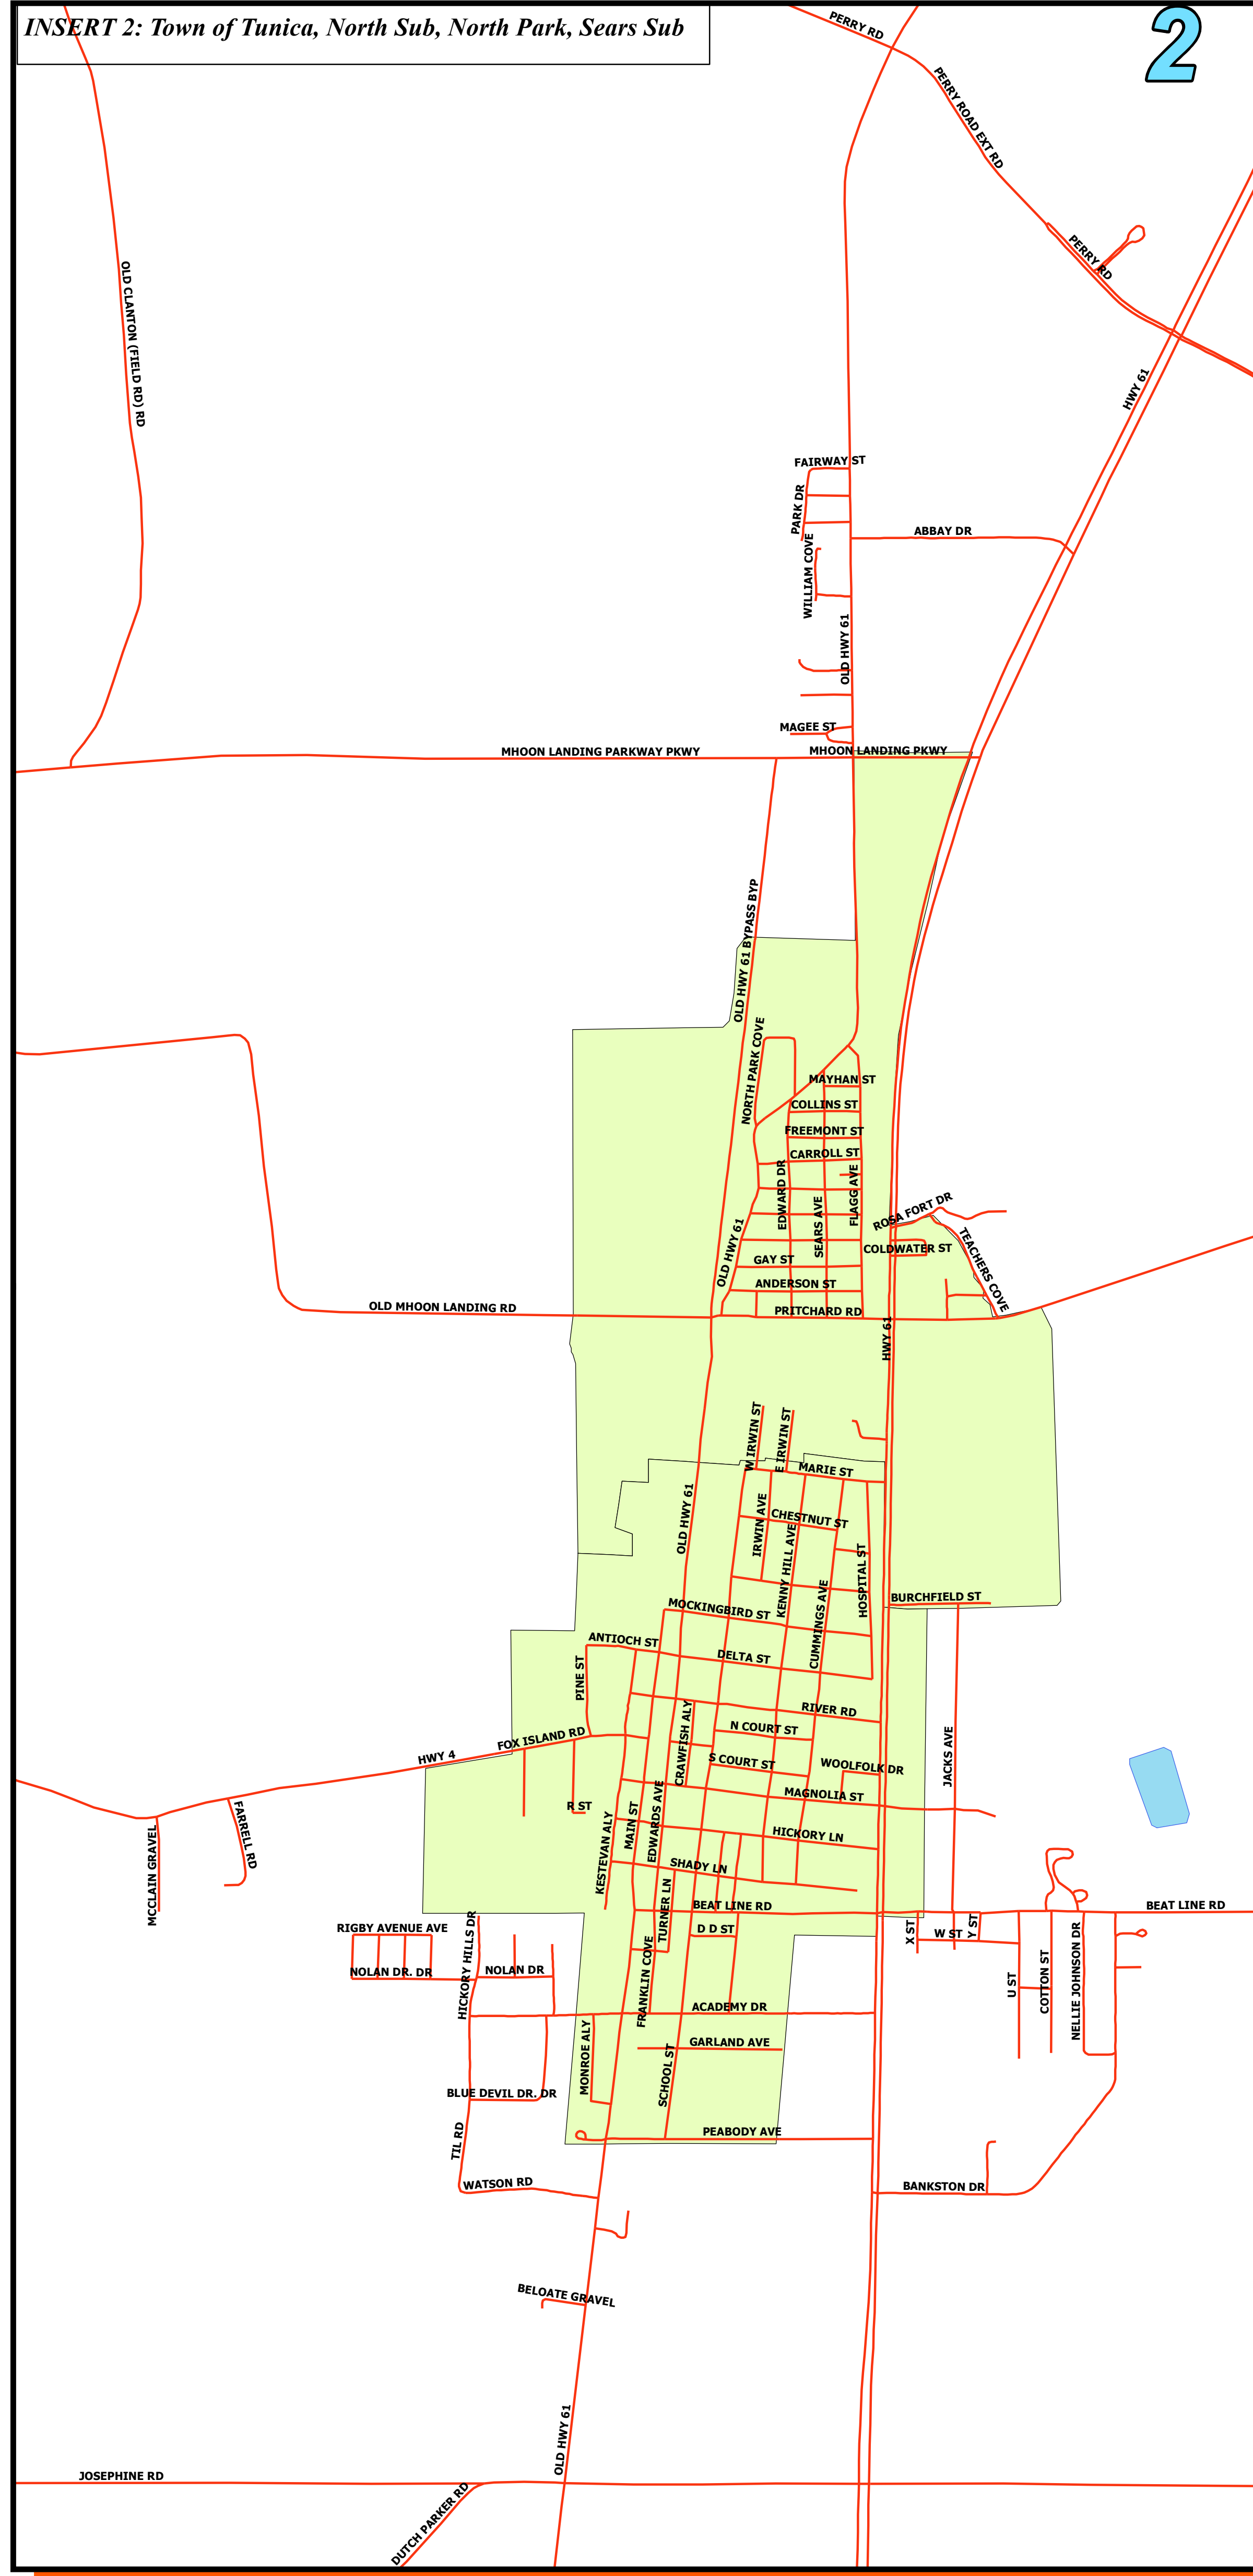

INSERT 2: Town of Tunica, North Sub, North Park, Sears Sub

2

INSERT 3: Hambrick Subdivision

3

INSERT 4: Hollywood

4

INSERT 5: Cut Off Area

5

INSERT 6: White Oak

6

INSERT 7: Robinsonville

7

INSERT 8: Prichard

8

INSERT 9: Buck Island/ Kirby Estates

9

Tunica County Road Map

1

Legend

- Tunica_Streets
- Railroad
- City Boudary
- County Boudary
- Water

June 1, 2009

TUNICA
MISSISSIPPI
EMERGENCY OPERATIONS

Mardis Jones, GIS Coordinator
Randy Stewart, E.M.A. Director