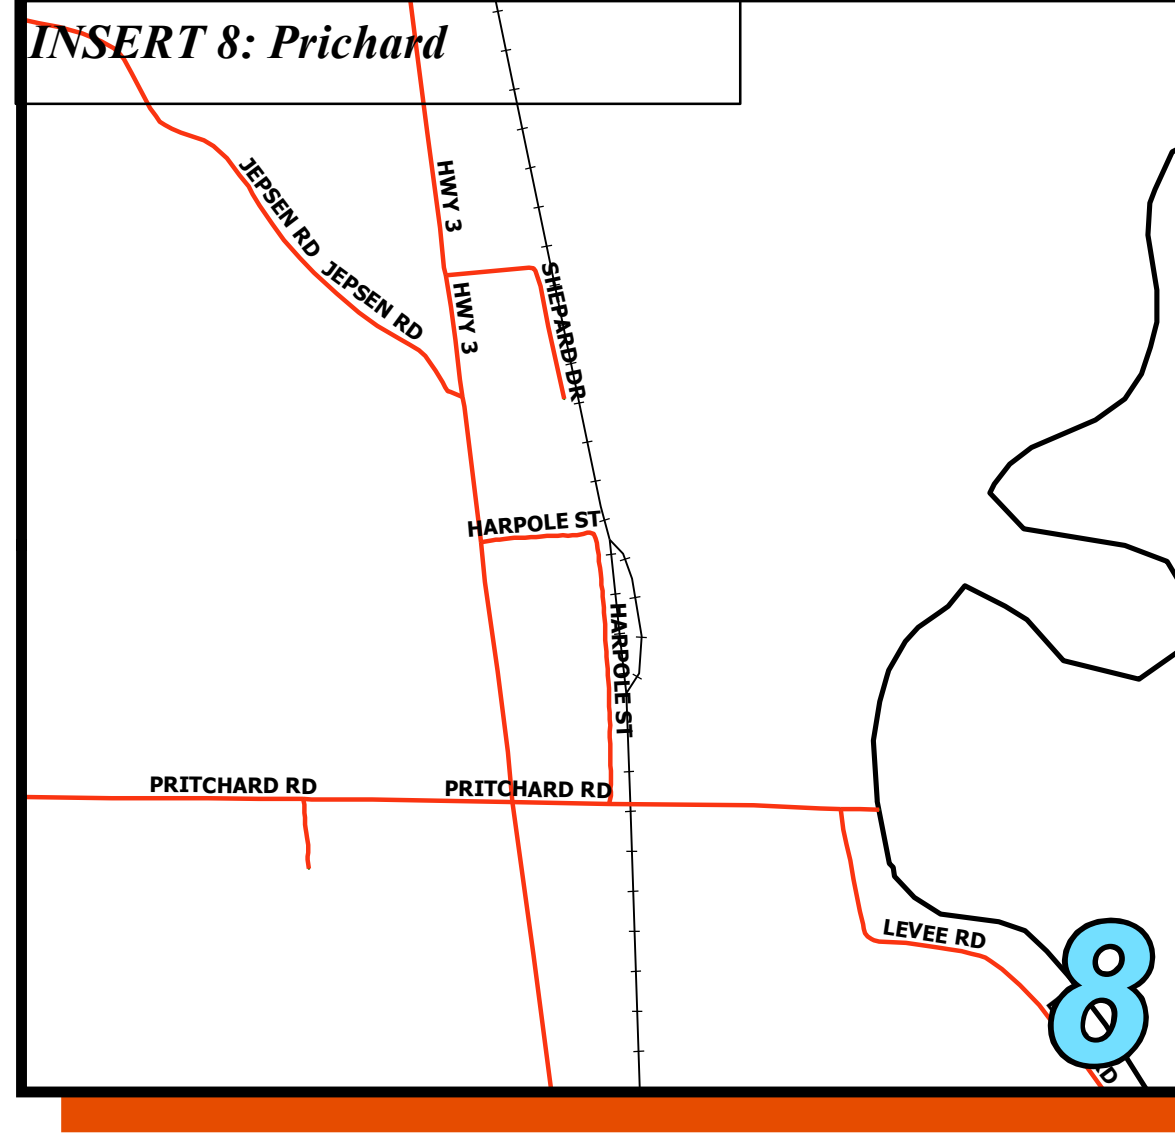

INSERT 2: Town of Tunica, North Sub, North Park, Sears Sub

2

INSERT 3: Hambrick Subdivision

3

INSERT 4: Hollywood

4

INSERT 5: Cut Off Area

5

INSERT 6: White Oak

6

INSERT 7: Robinsonville

7

INSERT 8: Prichard

8

INSERT 9: Buck Island/ Kirby Estates

9

Tunica County Road Map

1

Legend

- Tunica_Streets
- Railroad
- City Boudary
- County Boudary
- Water

June 1, 2009

TUNICA
MISSISSIPPI
EMERGENCY OPERATIONS

Mardis Jones, GIS Coordinator
Randy Stewart, E.M.A. Director