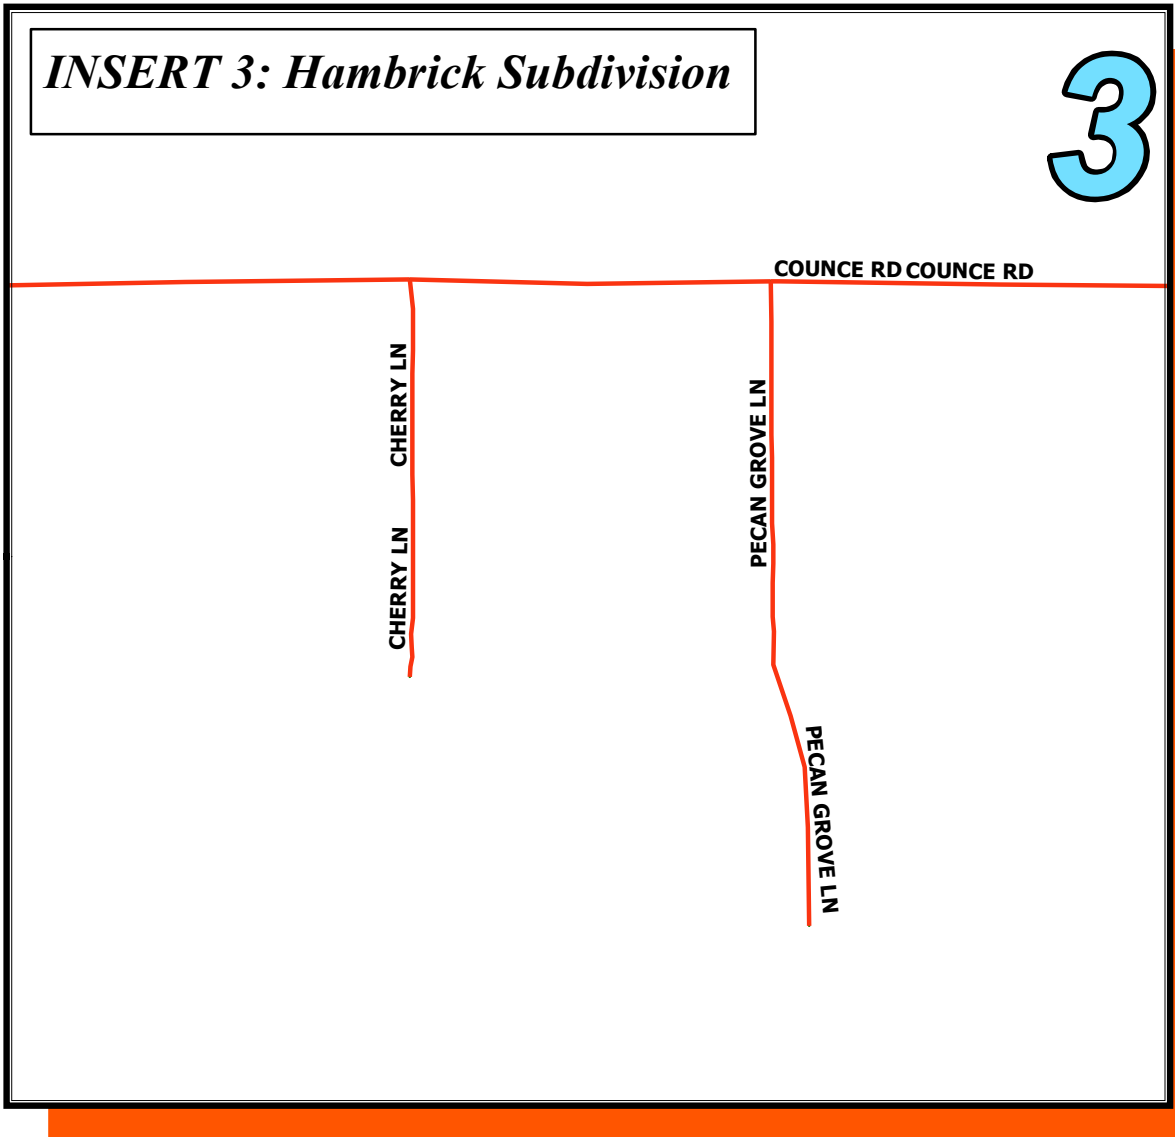

INSERT 2: Town of Tunica, North Sub, North Park, Sears Sub

2

INSERT 3: Hambrick Subdivision

3

INSERT 4: Hollywood

4

INSERT 5: Cut Off Area

5

INSERT 6: White Oak

6

INSERT 7: Robinsonville

7

INSERT 8: Prichard

8

INSERT 9: Buck Island/ Kirby Estates

9

Tunica County Road Map

1

Legend

- Tunica_Streets
- Railroad
- City Boudary
- County Boudary
- Water

June 1, 2009

TUNICA
MISSISSIPPI
EMERGENCY OPERATIONS

Mardis Jones, GIS Coordinator
Randy Stewart, E.M.A. Director