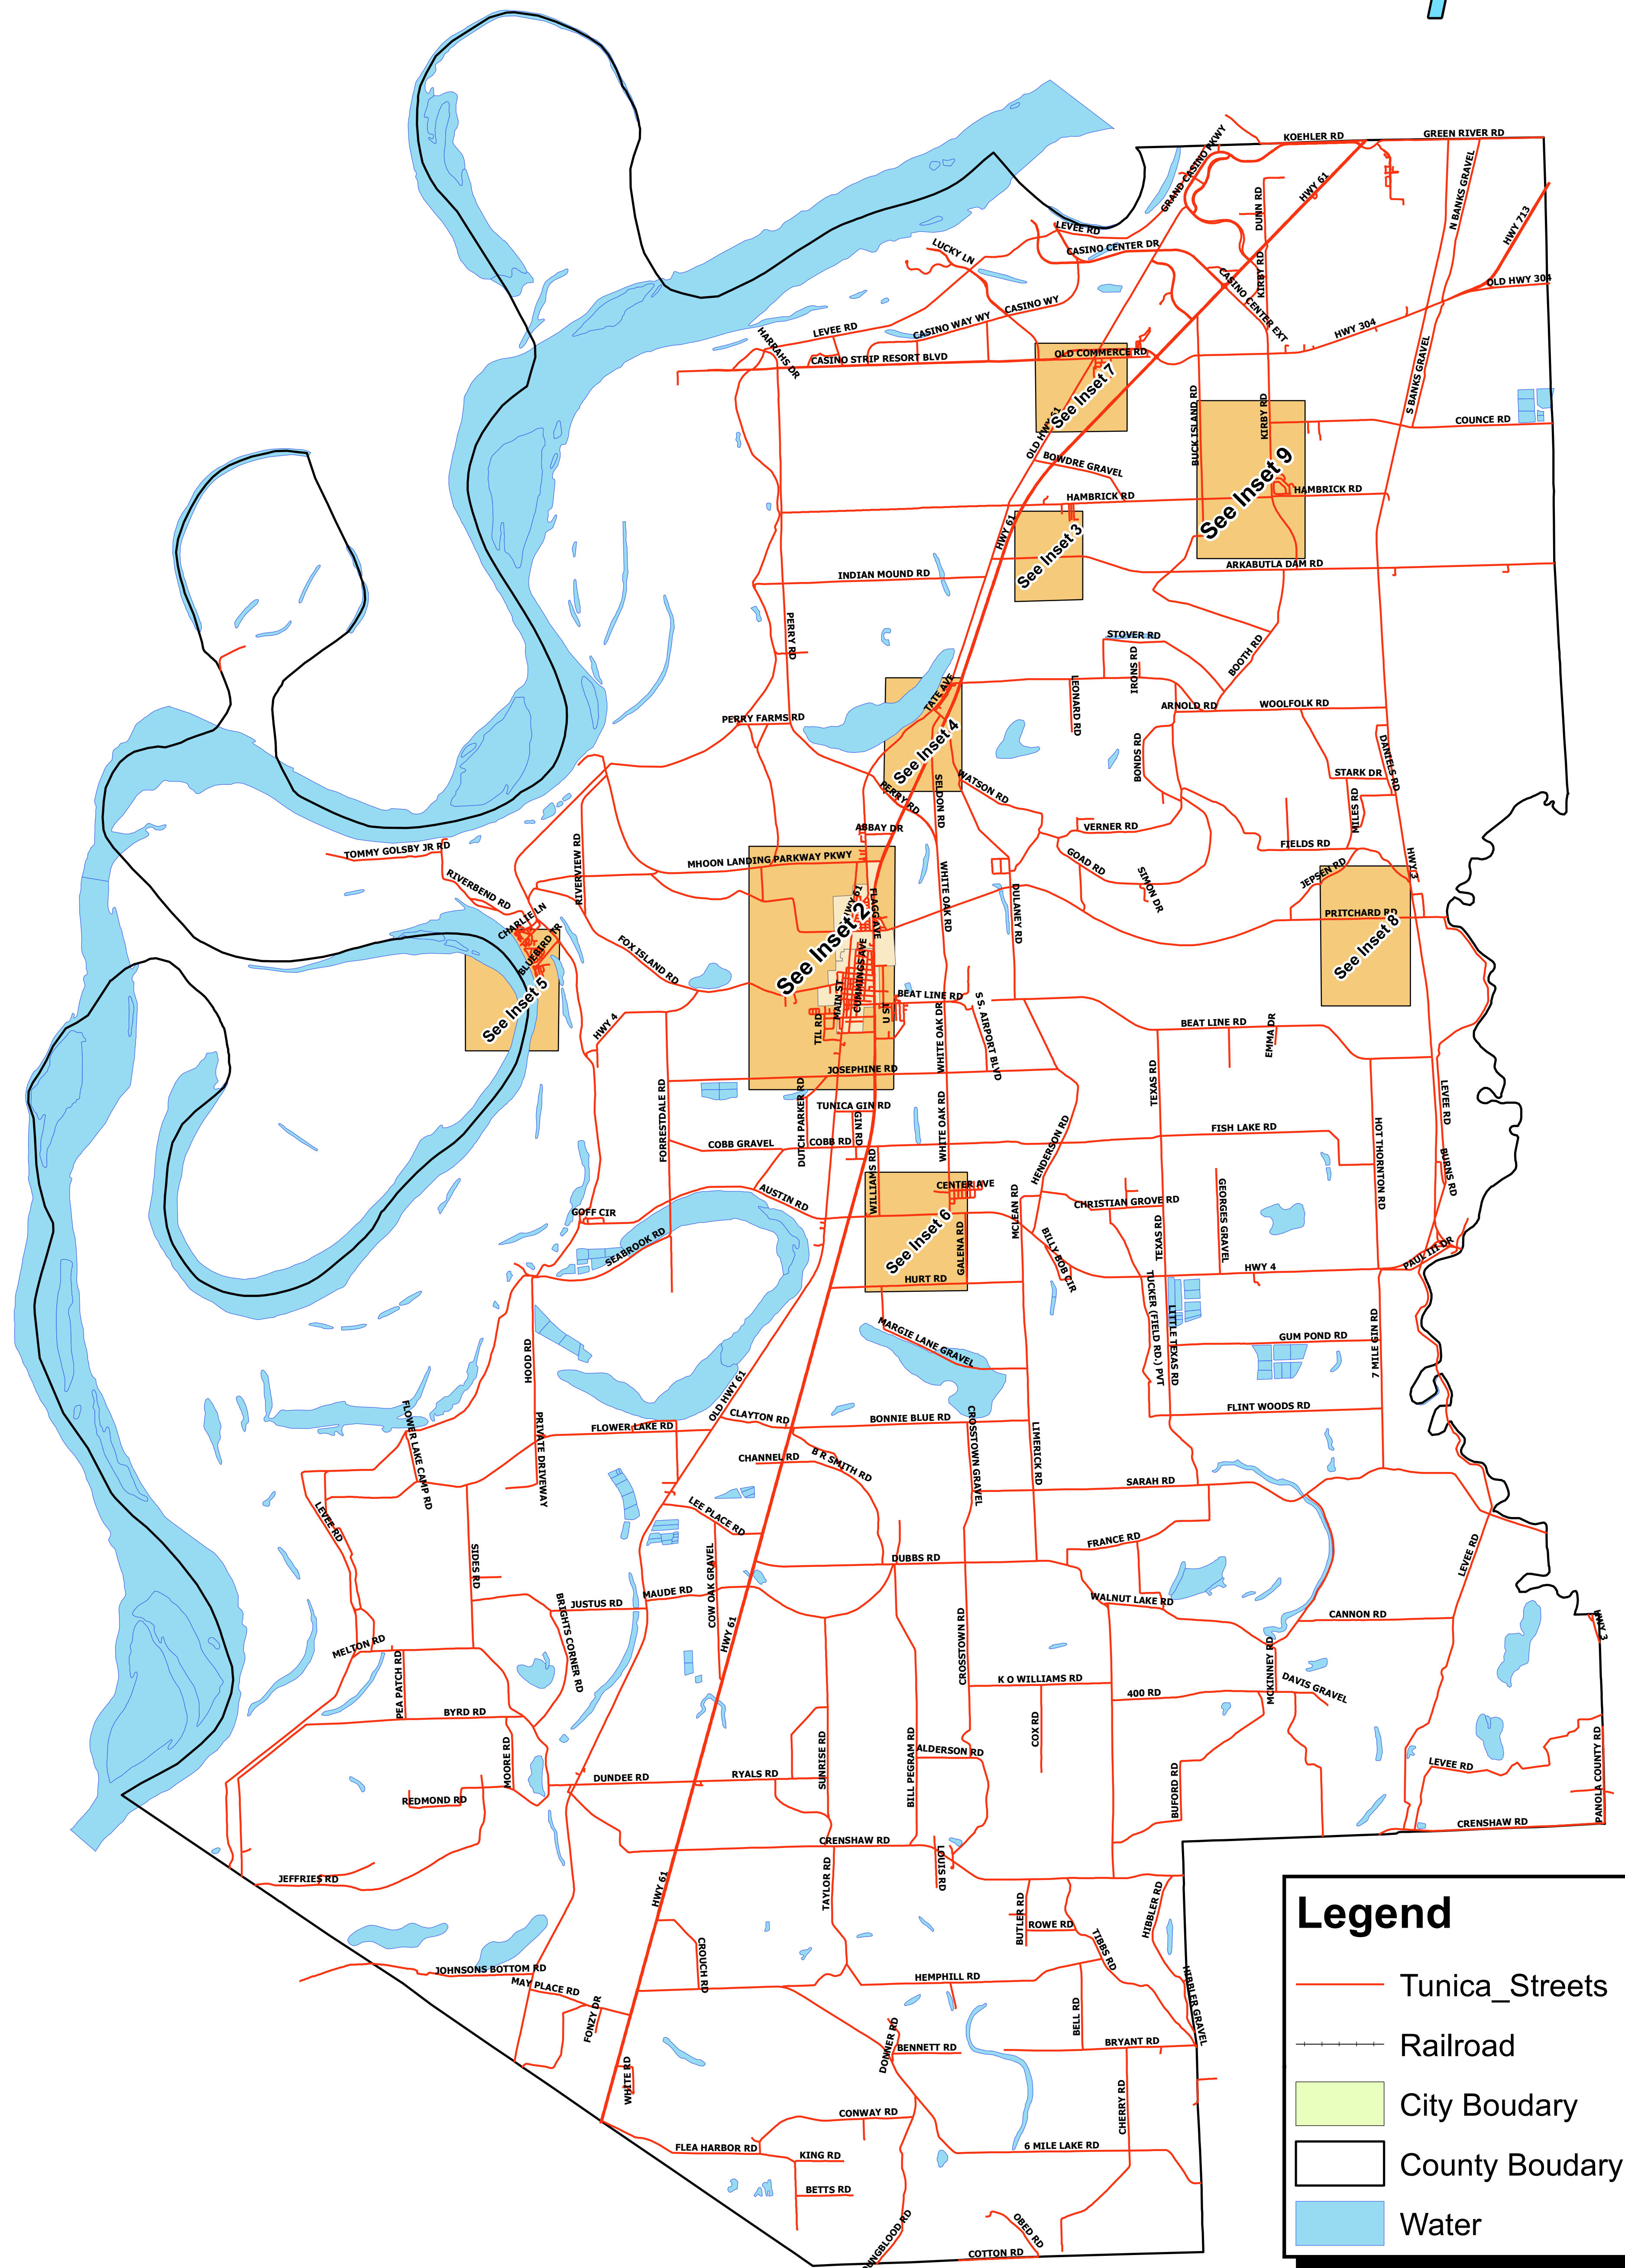

INSERT 2: Town of Tunica, North Sub, North Park, Sears Sub

2

INSERT 3: Hambrick Subdivision

3

INSERT 4: Hollywood

4

INSERT 5: Cut Off Area

5

INSERT 6: White Oak

6

INSERT 7: Robinsonville

7

INSERT 8: Prichard

8

INSERT 9: Buck Island/ Kirby Estates

9

Tunica County Road Map

1

Legend

- Tunica_Streets
- Railroad
- City Boudary
- County Boudary
- Water

June 1, 2009

TUNICA
MISSISSIPPI
EMERGENCY OPERATIONS

Mardis Jones, GIS Coordinator
Randy Stewart, E.M.A. Director