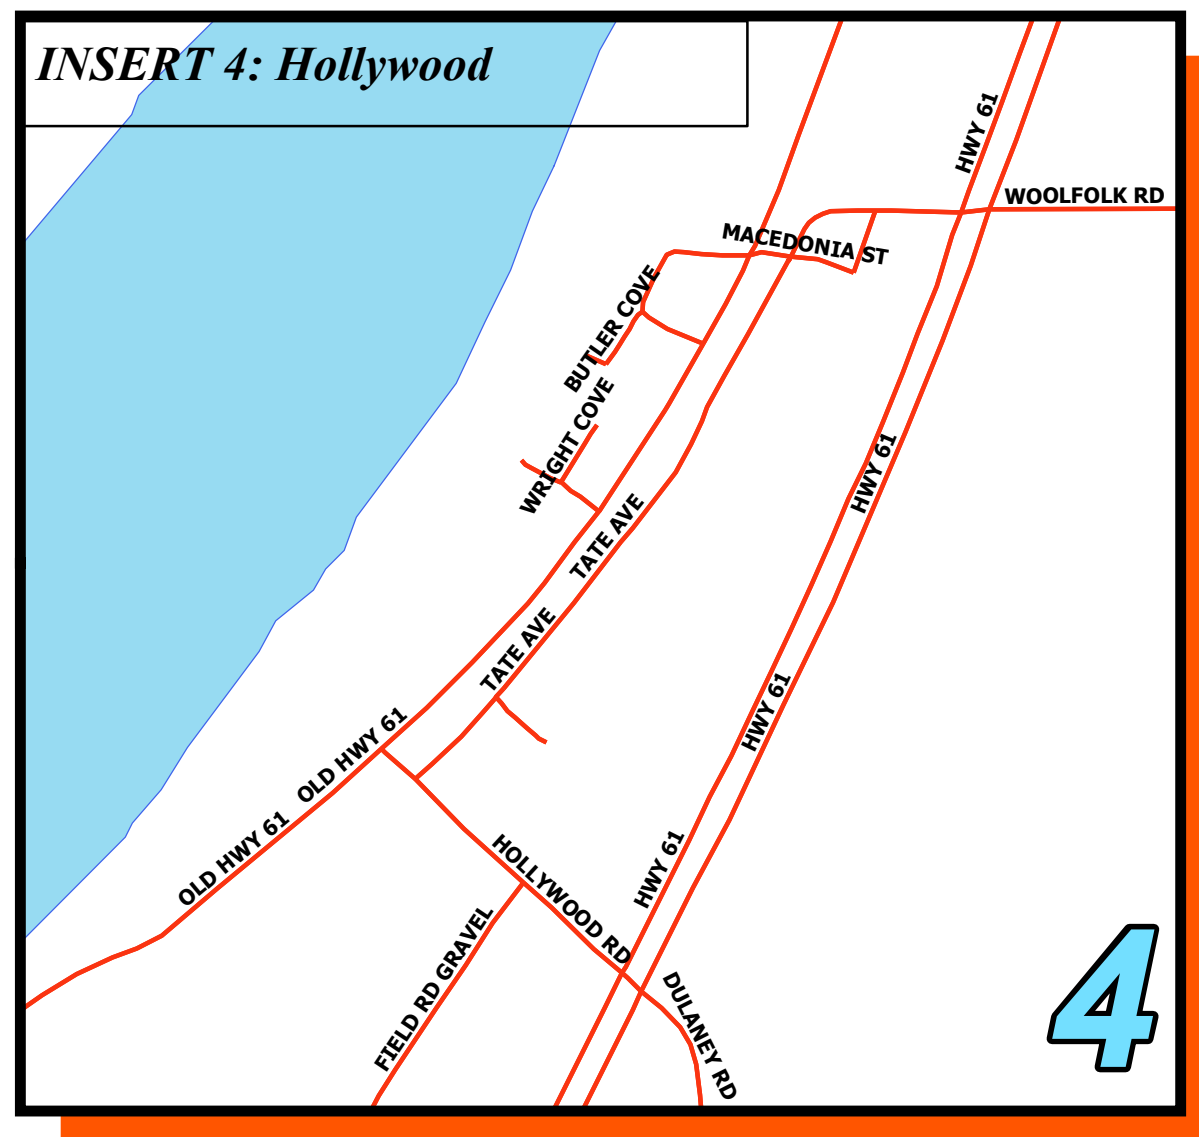

INSERT 2: Town of Tunica, North Sub, North Park, Sears Sub

2

INSERT 3: Hambrick Subdivision

3

INSERT 4: Hollywood

4

INSERT 5: Cut Off Area

5

INSERT 6: White Oak

6

INSERT 7: Robinsonville

7

INSERT 8: Prichard

8

INSERT 9: Buck Island/ Kirby Estates

9

Tunica County Road Map

1

Legend

- Tunica_Streets
- Railroad
- City Boudary
- County Boudary
- Water

June 1, 2009

TUNICA
MISSISSIPPI
EMERGENCY OPERATIONS

Mardis Jones, GIS Coordinator
Randy Stewart, E.M.A. Director